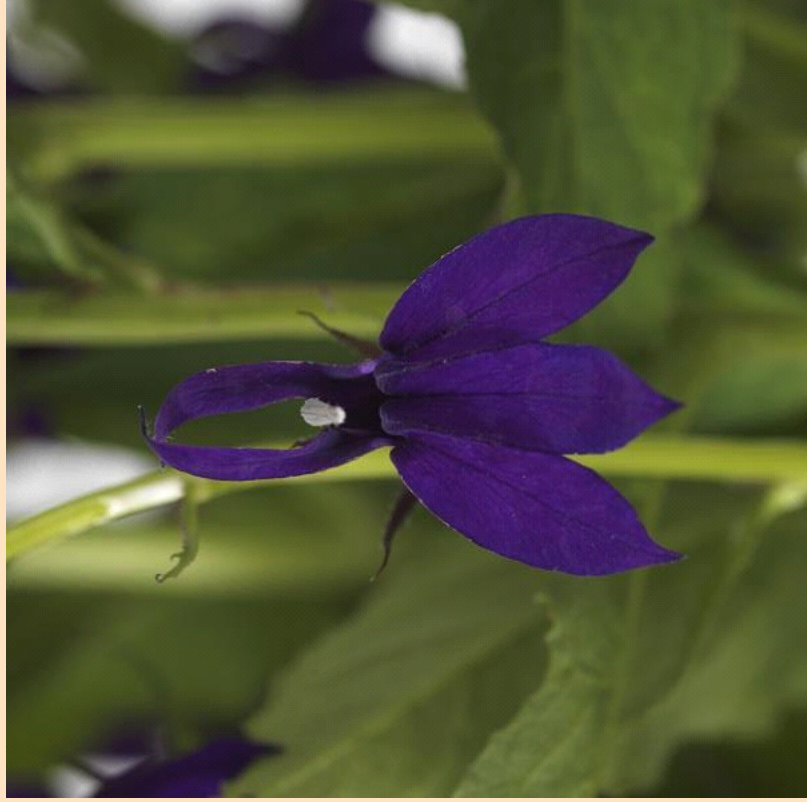

Lobelia Starship Blue

- Plant in Sun ☀️ (at least 6 hrs of sun)
- Space 15-20cm apart
- Grows 51-61cm tall by 15-20cm wide
- Strong upright stems bearing two-lipped, tubular reddish-pink large flowers through to autumn.
- Grow in deep, rich moisture-retentive soil in sun or partial shade.

(Cut along dotted line for standard bench card size.)