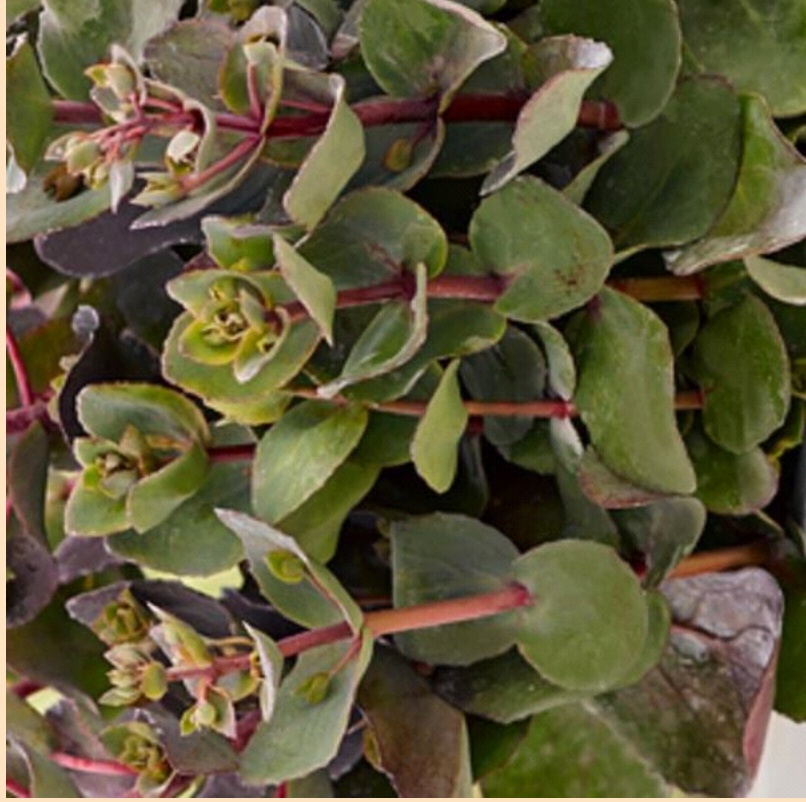

Sedum Seduction Cherry Chocolate

- Plant in Sun ☀️ (at least 6 hrs of sun)
- Space 61-76cm apart
- Grows 30-36cm tall by 30-61cm wide
- Best grown in average, dry to medium moisture, well drained soil in full or partial sun.