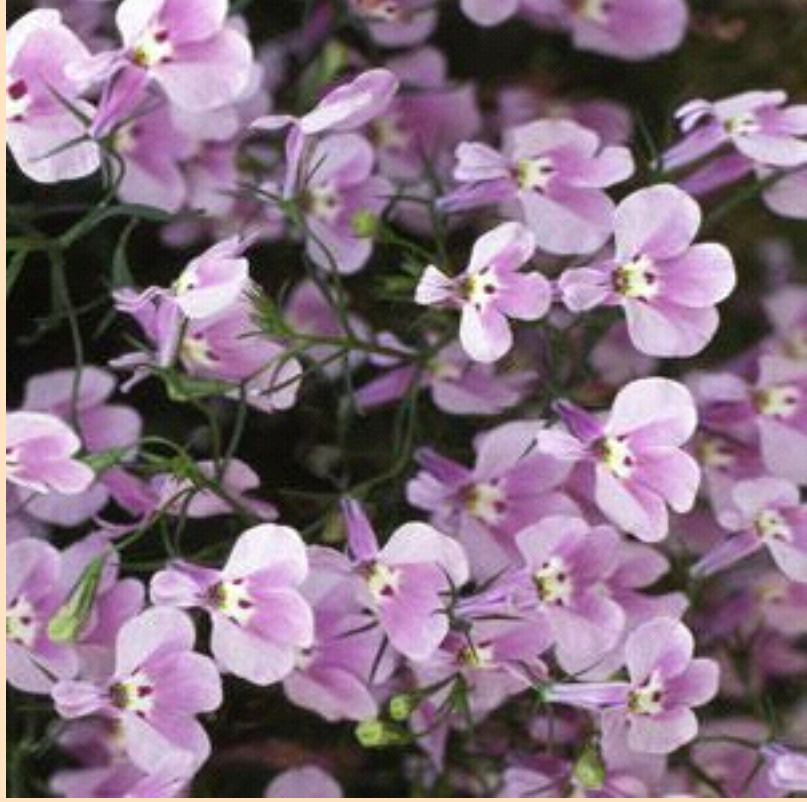

# Fountain Lobelia

- Plant in Partial Sun 🌞 (at least 3 hrs of sun)
- Space 25-36cm apart
- Grows 13cm tall by 25-30cm wide
- A lovely cascade of colourful dainty blooms on trailing stems.
- Best in fertile, well drained soil kept evenly moist.

(Cut along dotted line for standard bench card size.)