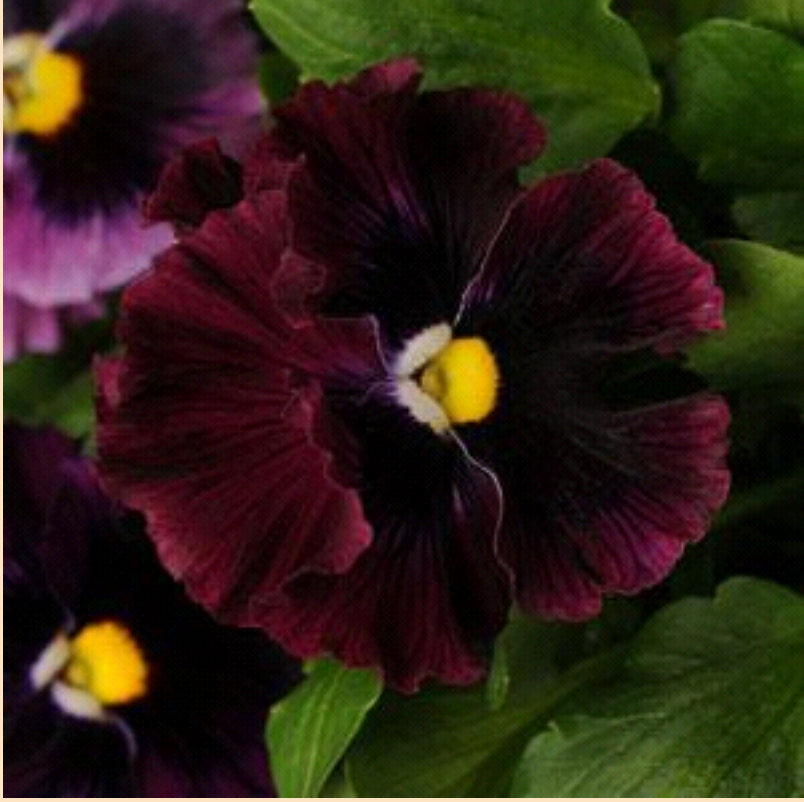

Frizzle Sizzle Pansy

- Plant in Sun 🌞 (at least 6 hrs of sun)
- Space 15-20cm apart
- Grows 15-20cm tall by 20-25cm wide
- Stronger ruffling occurs in cool conditions. Spring production is recommended.
- Plant in moist well drained soil in full sun.