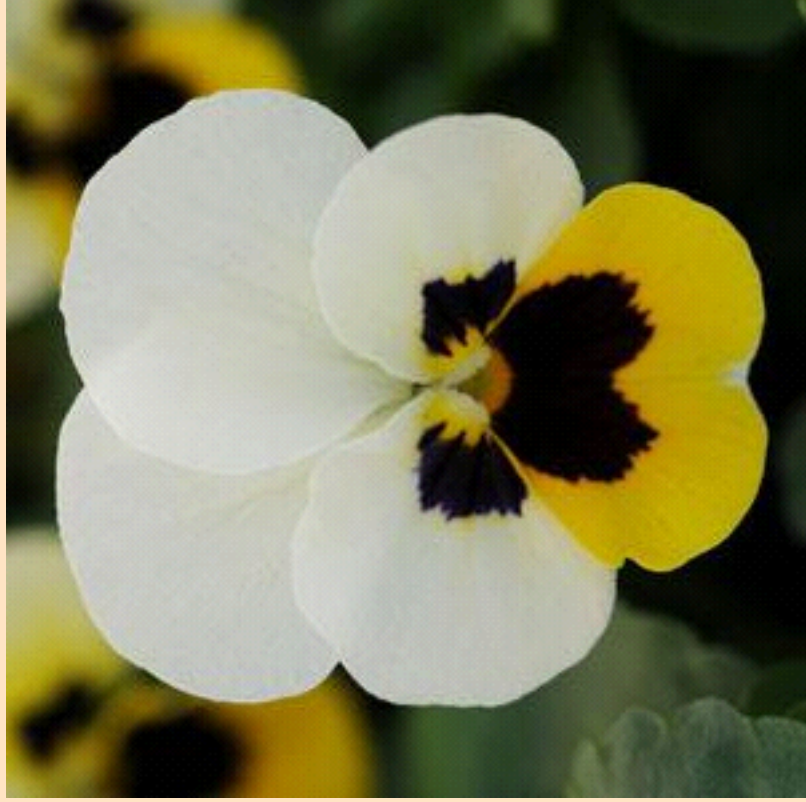

# Sorbet<sup>®</sup> XP Viola

- Plant in Partial Sun 🇺🇦 (at least 3 hrs of sun)
- Space 15cm apart
- Grows 15-20cm tall by 15-20cm wide
- Bold seasonal colours, well suited for spring and autumn. Stay compact in both heat and cold.
- Plant in fertile, well drained soil and ideal in cooler temperatures.

(Cut along dotted line for standard bench card size.)