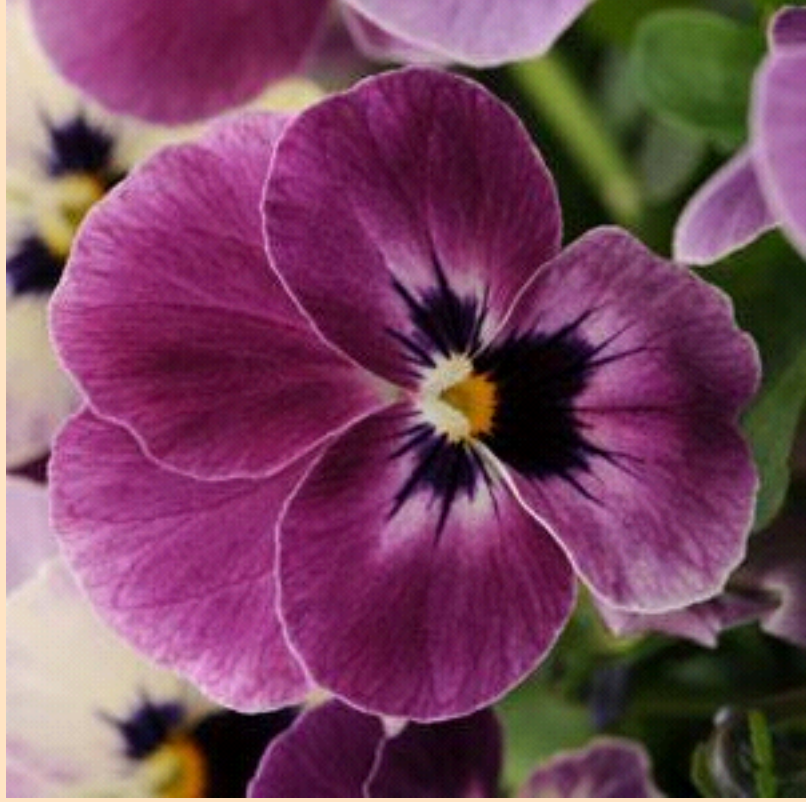

Sorbet[®] XP Viola

- Plant in Partial Sun 🇧🇷 (at least 3 hrs of sun)
- Space 15cm apart
- Grows 15-20cm tall by 15-20cm wide
- Bold seasonal colours, well suited for spring and autumn. Stay compact in both heat and cold.
- Plant in fertile, well drained soil and ideal in cooler temperatures.