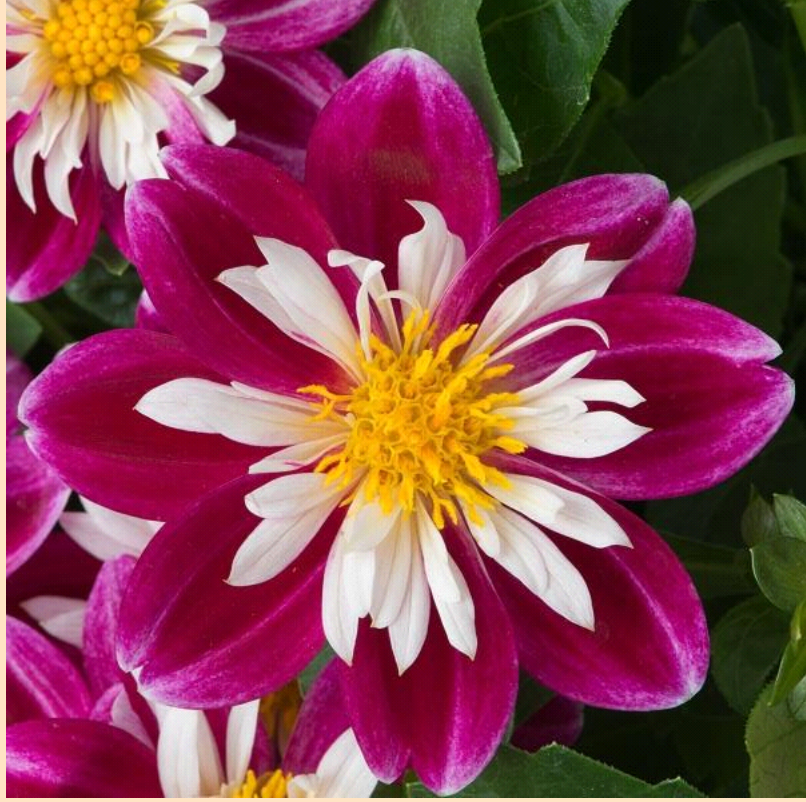

Dahlietta Surprise Dahlia

- Plant in Sun 🌞 (at least 6 hrs of sun)
- Space 25-30cm apart
- Grows 20-25cm tall by 25-30cm wide
- Features orange double flowers with a deeper red centre. Excellent garden performance.
- Plant in fertile, well drained soil or compost in full sun.