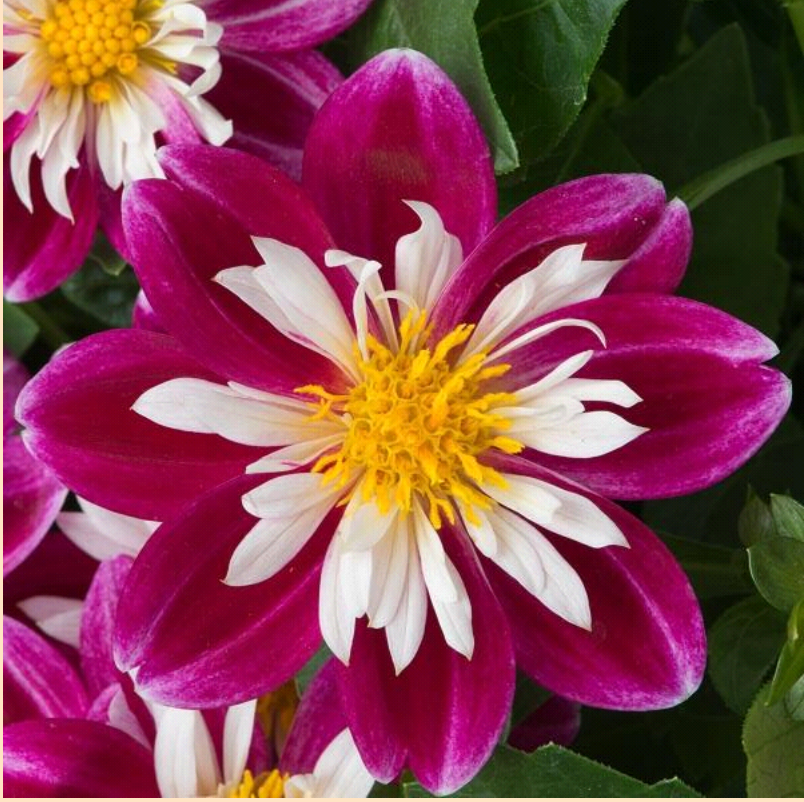

# Dahlietta Surprise Dahlia

- Plant in Sun 🌞 (at least 6 hrs of sun)
- Space 25-30cm apart
- Grows 20-25cm tall by 25-30cm wide
- Features orange double flowers with a deeper red centre. Excellent garden performance.
- Plant in fertile, well drained soil or compost in full sun.