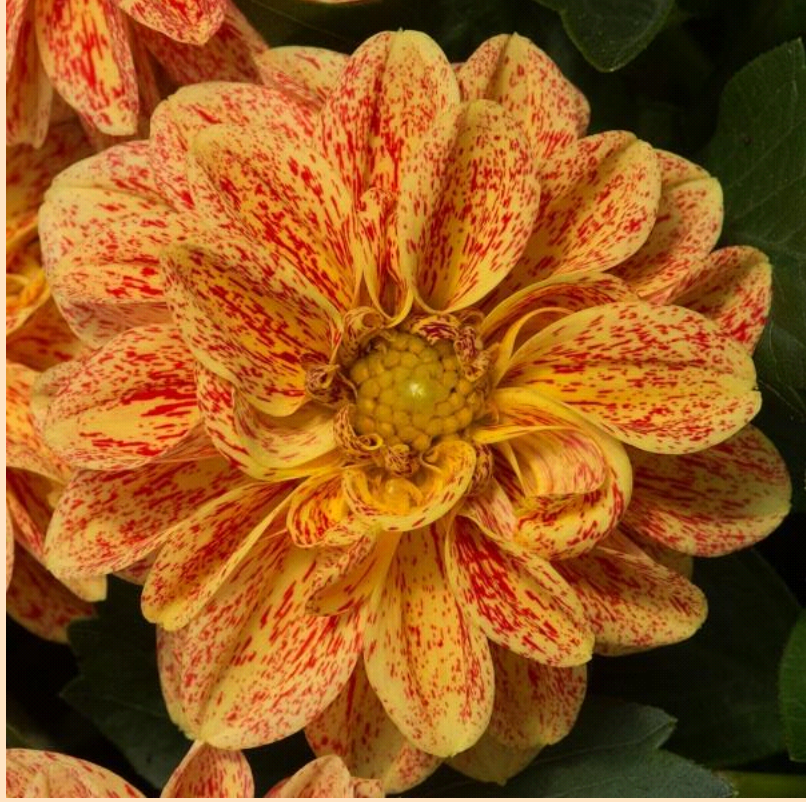

Dahlietta Surprise Dahlia

- Plant in Sun 🌞 (at least 6 hrs of sun)
- Space 25-30cm apart
- Grows 20-25cm tall by 25-30cm wide
- Features orange double flowers with a deeper red centre. Excellent garden performance.
- Plant in fertile, well drained soil or compost in full sun.