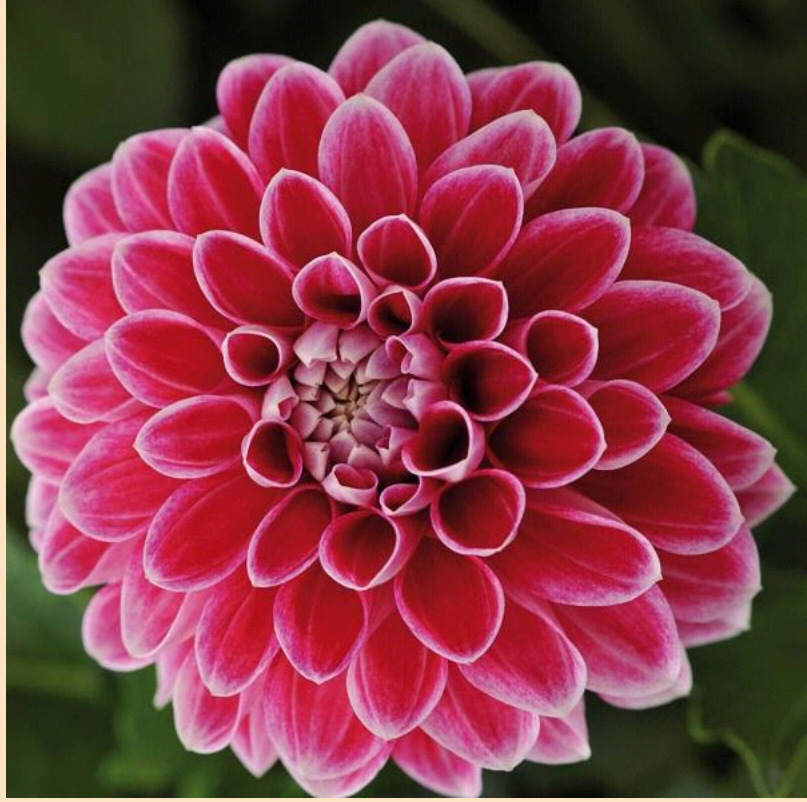

# Dahlietta Surprise Dahlia

- Plant in Sun  (at least 6 hrs of sun)
- Space 25-30cm apart
- Grows 20-25cm tall by 25-30cm wide
- Features orange double flowers with a deeper red centre. Excellent garden performance.
- Plant in fertile, well drained soil or compost in full sun.