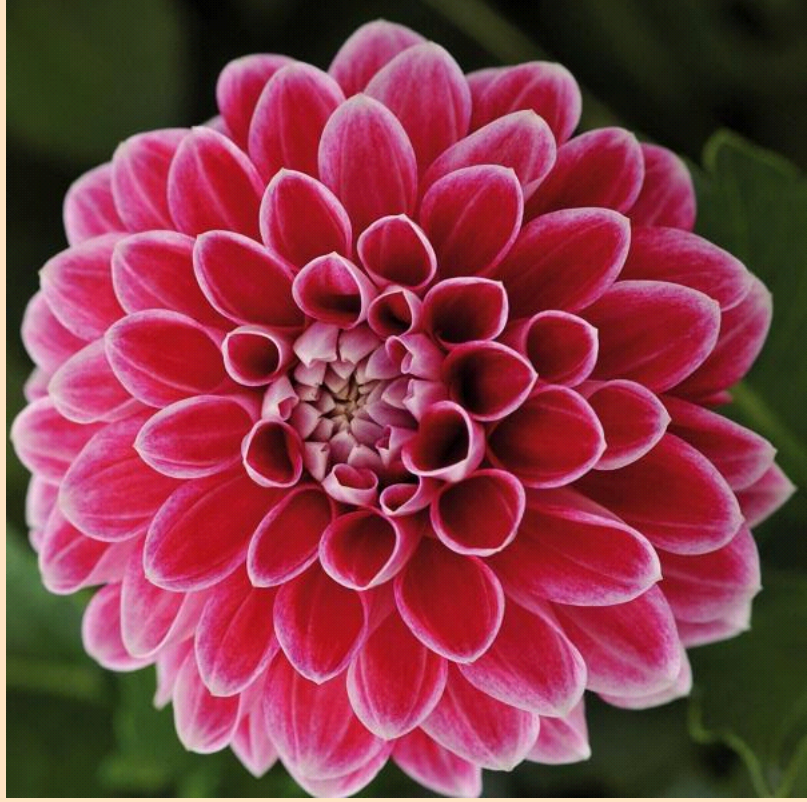

Dahlietta Surprise Dahlia

- Plant in Sun  (at least 6 hrs of sun)
- Space 25-30cm apart
- Grows 20-25cm tall by 25-30cm wide
- Features orange double flowers with a deeper red centre. Excellent garden performance.
- Plant in fertile, well drained soil or compost in full sun.