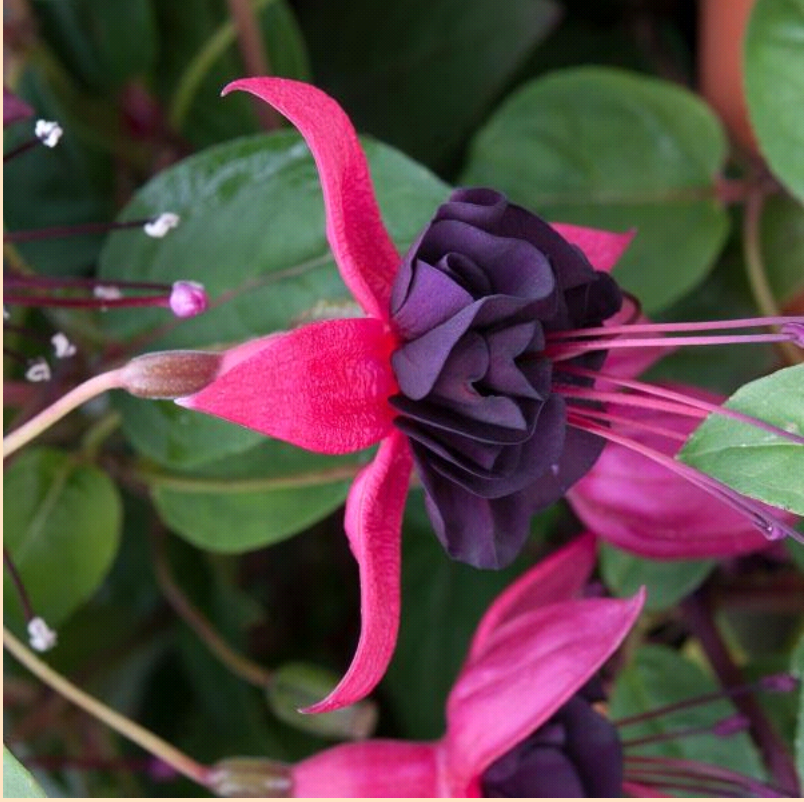

Fuchsia Upright Blackie

- Plant in Sun 🌞 (at least 6 hrs of sun)
- Space 71-91cm apart
- Grows 102-198cm tall by 76-102cm wide
- Upright, bushy, deciduous shrub with yellow-green leaves.
- Plant in fertile, well drained soil kept evenly moist.