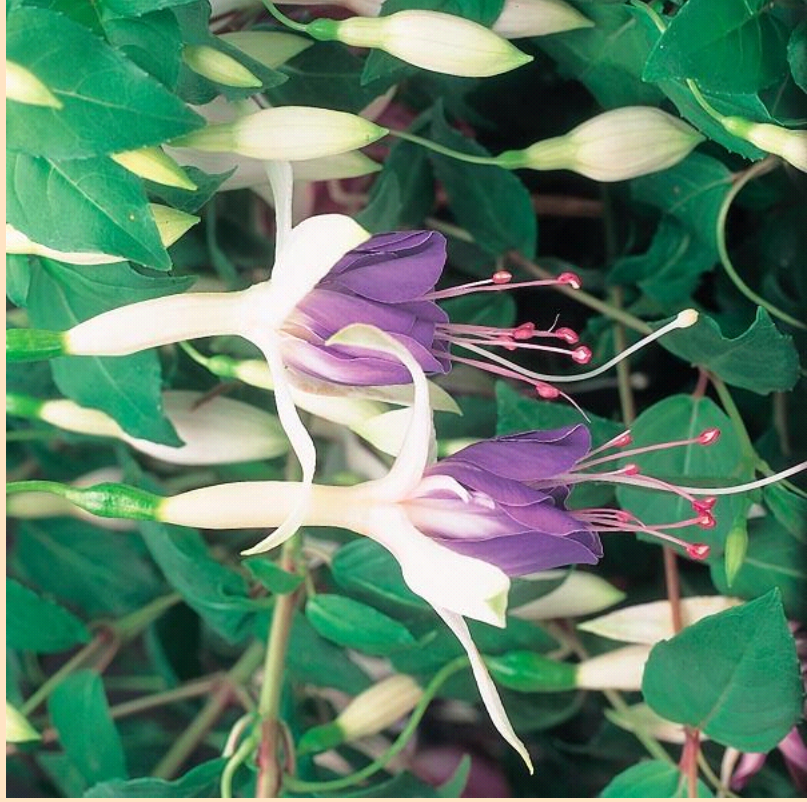

Fuchsia Upright Carmel Blue

- Plant in Sun ☀️ (at least 6 hrs of sun)
- Space 71-91cm apart
- Grows 102-198cm tall by 76-102cm wide
- Upright, bushy, deciduous shrub with yellow-green leaves.
- Plant in fertile, well drained soil kept evenly moist.

(Cut along dotted line for standard bench card size.)