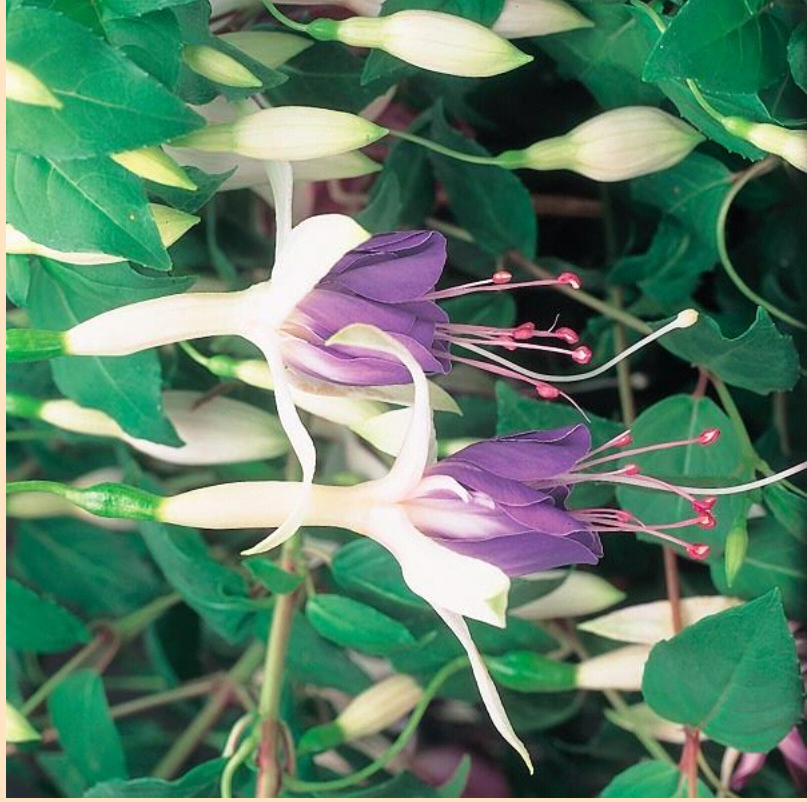

# Fuchsia Upright Carmel Blue

- Plant in Sun ☀️ (at least 6 hrs of sun)
- Space 71-91cm apart
- Grows 102-198cm tall by 76-102cm wide
- Upright, bushy, deciduous shrub with yellow-green leaves.
- Plant in fertile, well drained soil kept evenly moist.

(Cut along dotted line for standard bench card size.)