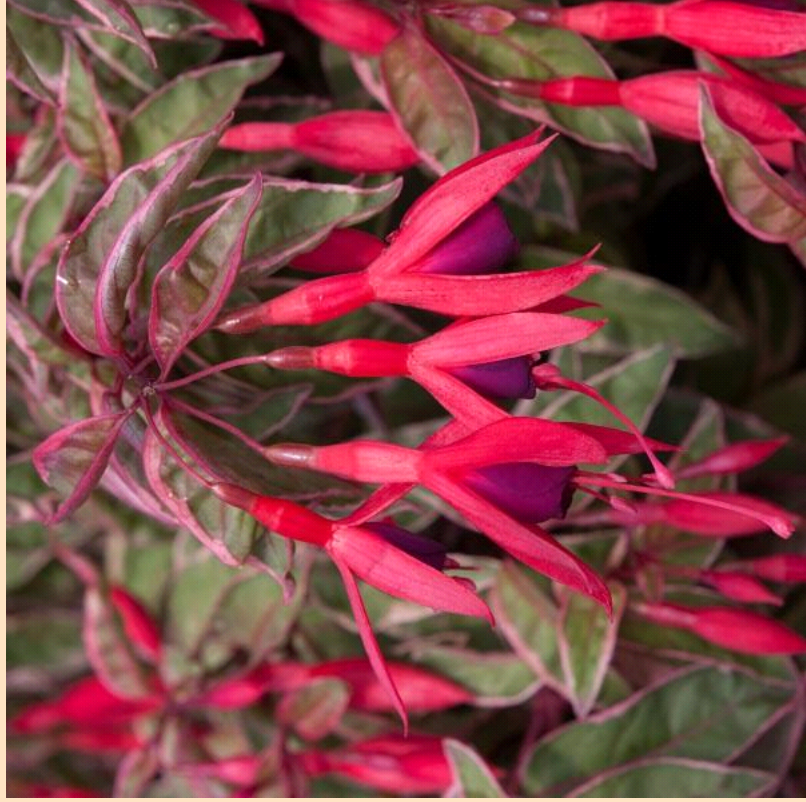

Fuchsia Upright Tom West

- Plant in Sun ☀️ (at least 6 hrs of sun)
- Space 71-91cm apart
- Grows 102-198cm tall by 76-102cm wide
- Upright, bushy, deciduous shrub with yellow-green leaves.
- Plant in fertile, well drained soil kept evenly moist.

(Cut along dotted line for standard bench card size.)