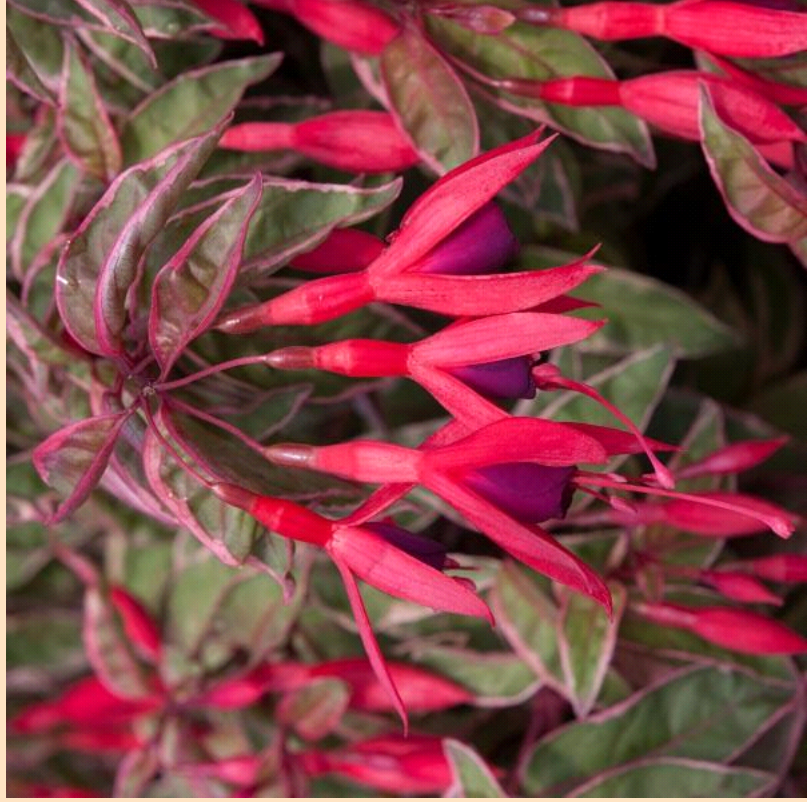

Fuchsia Upright Tom West

- Plant in Sun ☀️ (at least 6 hrs of sun)
- Space 71-91cm apart
- Grows 102-198cm tall by 76-102cm wide
- Upright, bushy, deciduous shrub with yellow-green leaves.
- Plant in fertile, well drained soil kept evenly moist.

(Cut along dotted line for standard bench card size.)