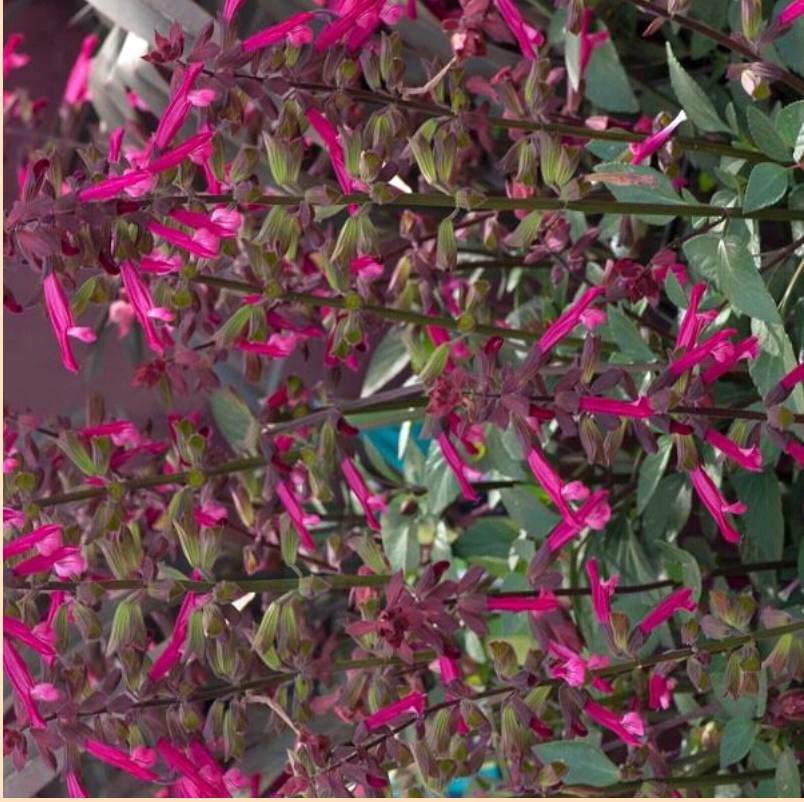

Salvia Salmia Purple Dark

- Plant in Sun 🌞 (at least 6 hrs of sun)
- Space 41-56cm apart
- Grows 89-102cm tall by 51-61cm wide
- Best in moist well drained soil situated in full sun.

(Cut along dotted line for standard bench card size.)