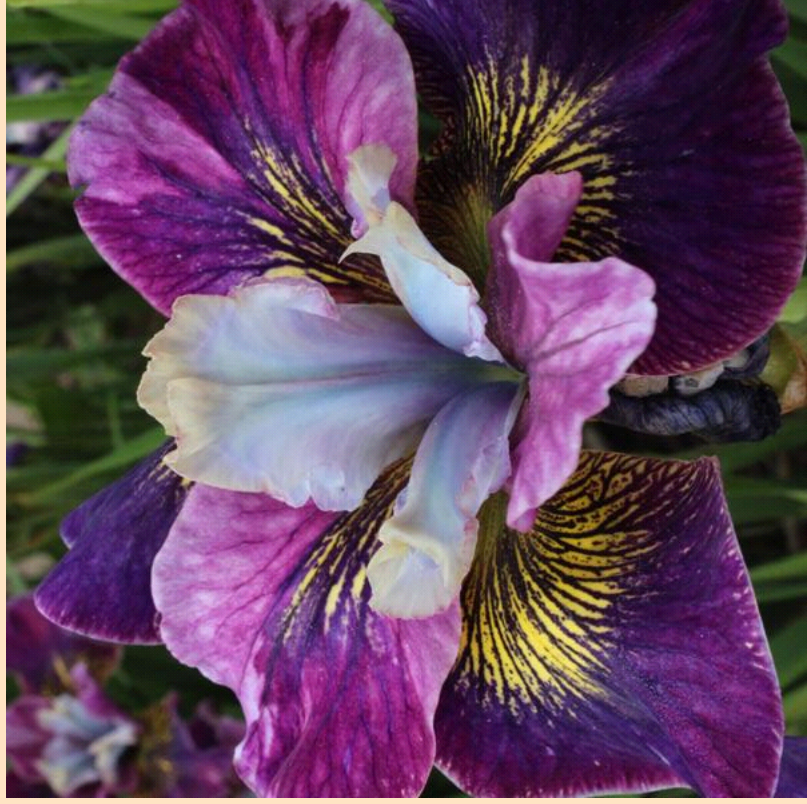

Iris Sibirica Charming Billy

- Plant in Sun ☀️ (at least 6 hrs of sun)
- Space 46-56cm apart
- Grows 61-76cm tall by 46-51cm wide
- Grow in full sun to light shade. Bearded irises prefer well drained soil, mulch with well rotted manure or garden compost annually.