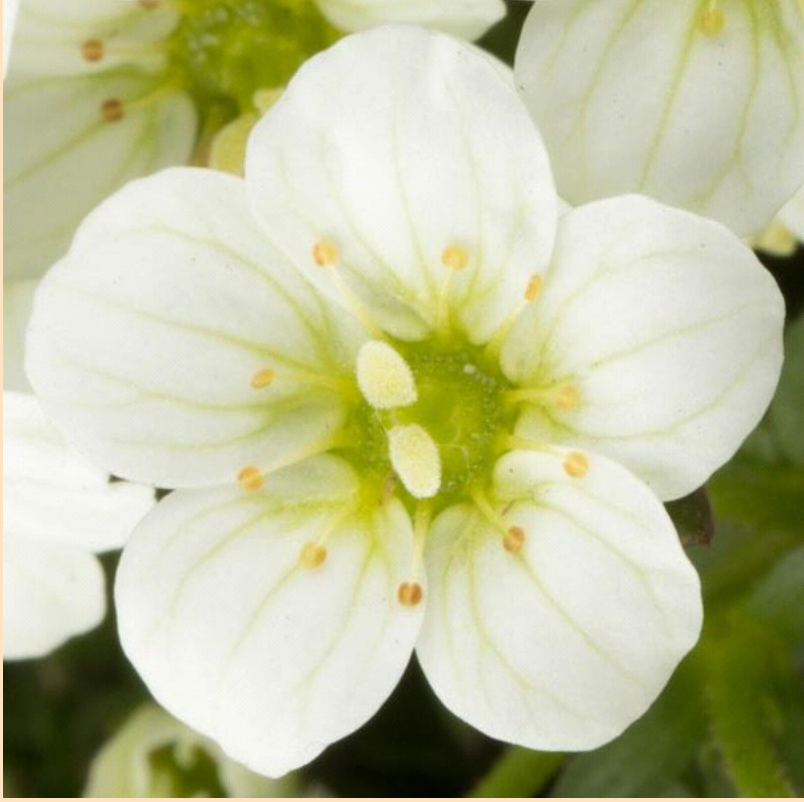

Saxifraga Arendsii Marto

White

- Plant in Sun ☀️ (at least 6 hrs of sun)
- Space 25-30cm apart
- Grows 20-30cm tall by 25-30cm wide
- Plant in moderately fertile, consistently moist, but very well drained soil in full sun.