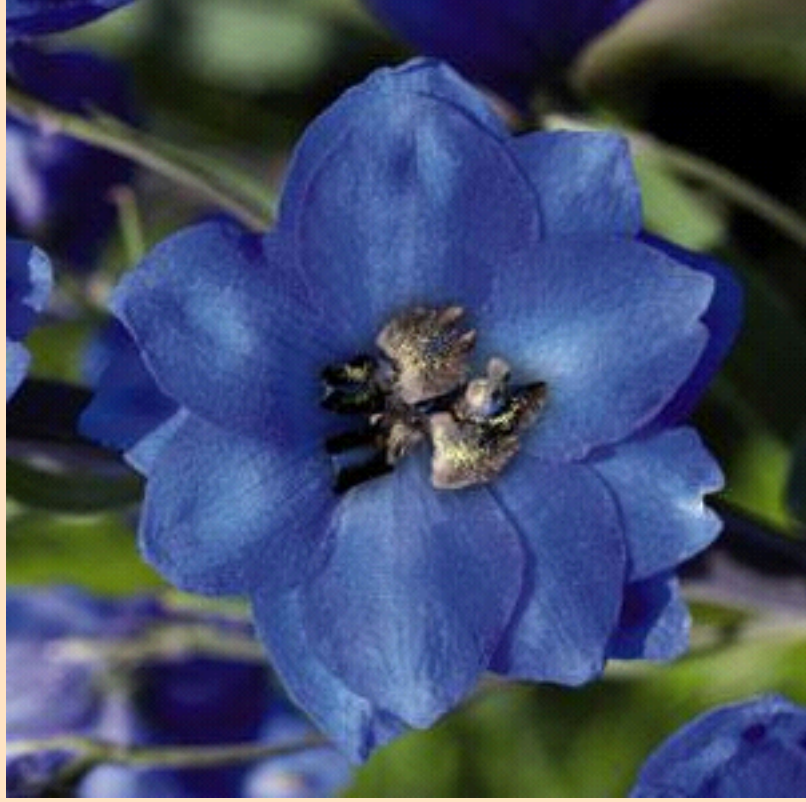

Delphinium Pacific Giants Blue Jay

- Plant in Sun ☀️ (at least 6 hrs of sun)
- Space 25-36cm apart
- Grows 137-183cm tall by 25-30cm wide
- Avoid overwatering and watering late in the day or evening. Harvesting flowers will encourage continuous blooming.

(Cut along dotted line for standard bench card size.)