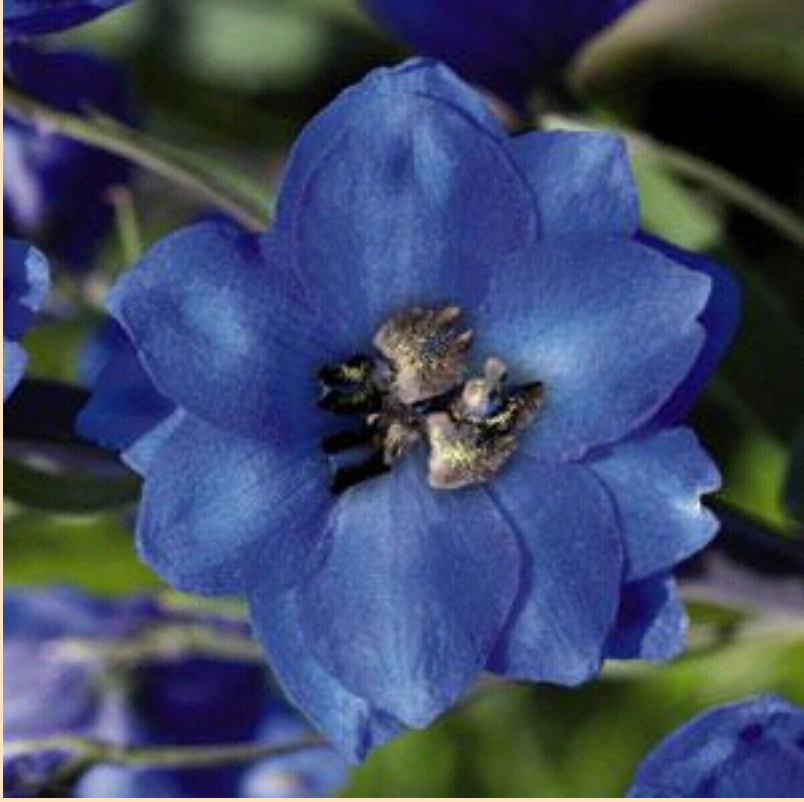

Delphinium Pacific Giants Blue Jay

- Plant in Sun ☀️ (at least 6 hrs of sun)
- Space 25-36cm apart
- Grows 137-183cm tall by 25-30cm wide
- Avoid overwatering and watering late in the day or evening. Harvesting flowers will encourage continuous blooming.

(Cut along dotted line for standard bench card size.)