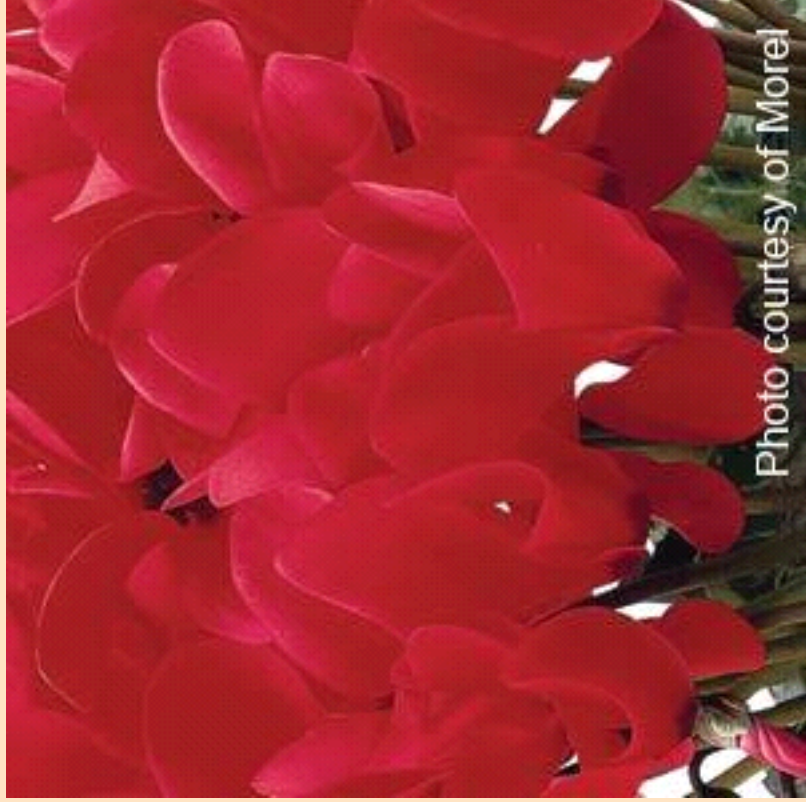

Halios Cyclamen

- Plant in Partial Sun 🌞 (at least 3 hrs of sun)
- Space 15-36cm apart
- Grows 30-41cm tall by 30-41cm wide
- Large Flowers-keep soil moist, moderated temps, humid more than dry-low light

(Cut along dotted line for standard bench card size.)