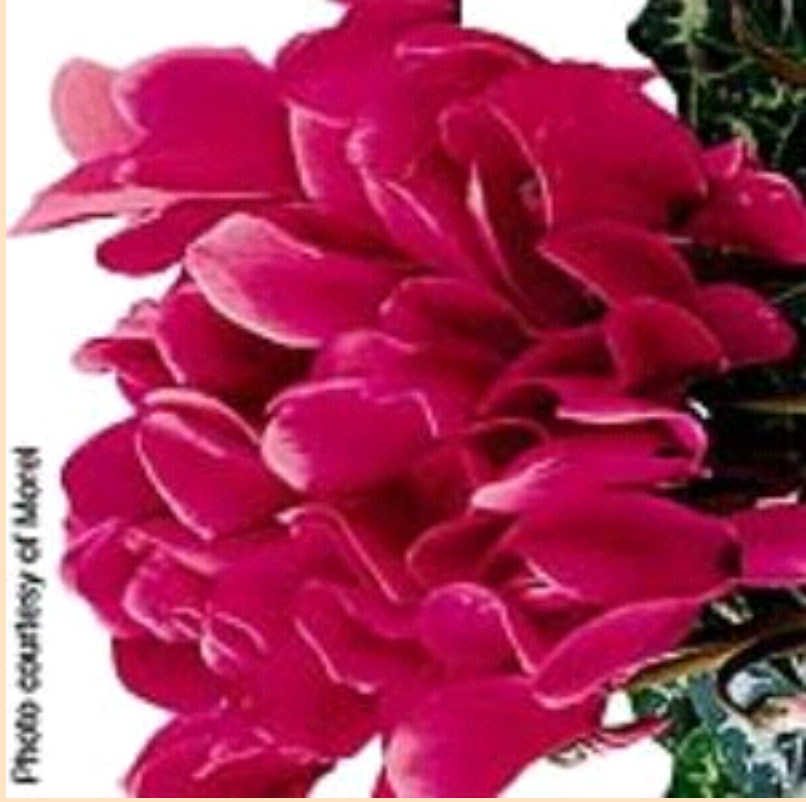

Halios Cyclamen

- Plant in Partial Sun 🌞 (at least 3 hrs of sun)
- Space 15-36cm apart
- Grows 30-41cm tall by 30-41cm wide
- Large Flowers-keep soil moist, moderated temps, humid more than dry-low light