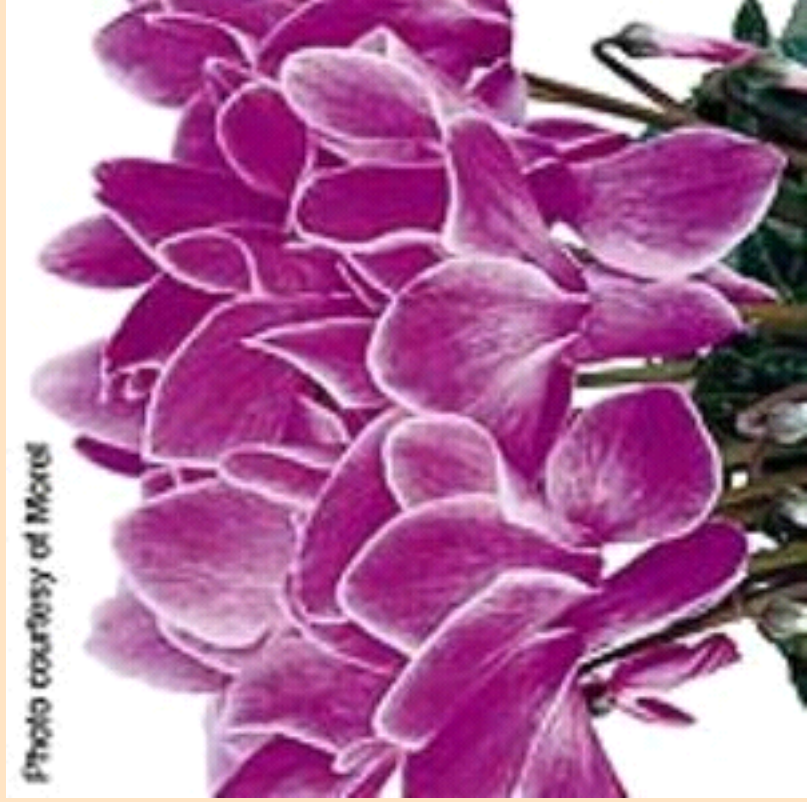

Halios Cyclamen

- Plant in Partial Sun 🌞 (at least 3 hrs of sun)
- Space 15-36cm apart
- Grows 30-41 cm tall by 30-41 cm wide
- Large Flowers-keep soil moist, moderated temps, humid more than dry-low light