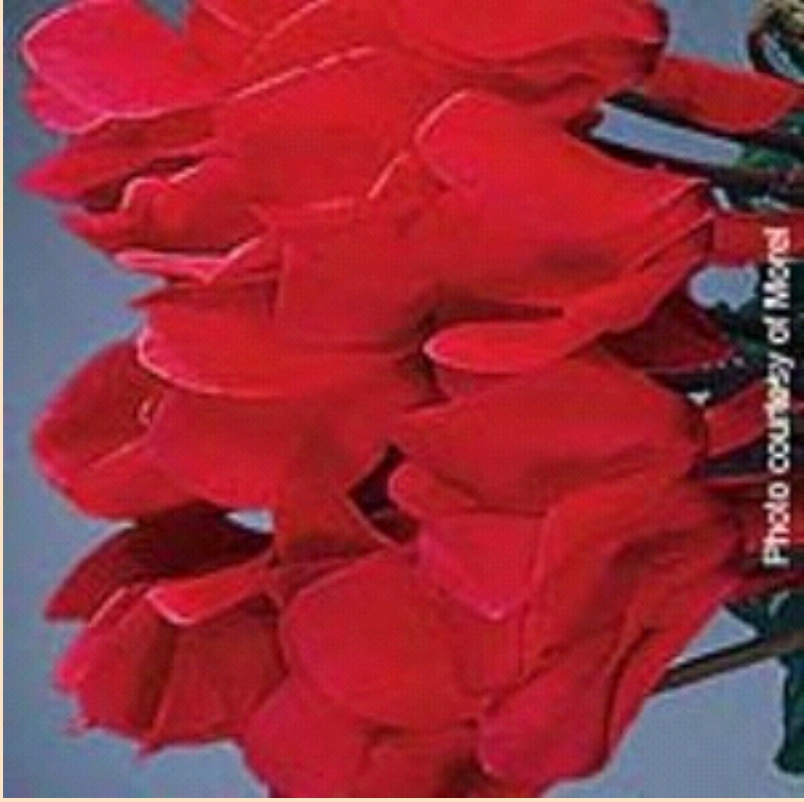

Halios Cyclamen

- Plant in Partial Sun 🌞 (at least 3 hrs of sun)
- Space 15-36cm apart
- Grows 30-41cm tall by 30-41cm wide
- Large Flowers-keep soil moist, moderated temps, humid more than dry-low light

(Cut along dotted line for standard bench card size.)