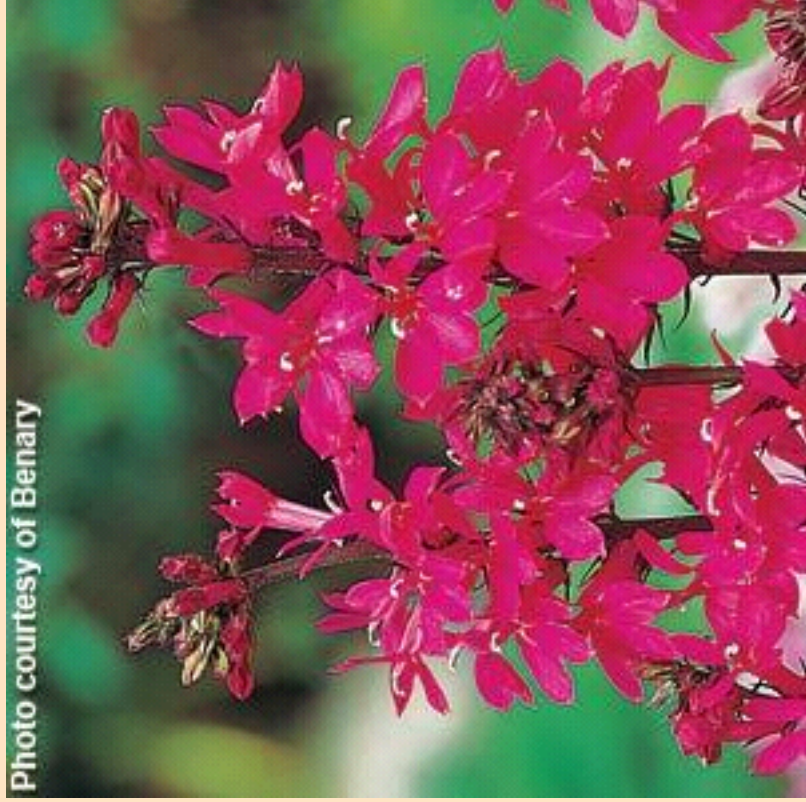

Lobelia species Fan Deep Rose

- Plant in Sun ☀️ (at least 6 hrs of sun)
- Space 30-38cm apart
- Grows 61-91cm tall by 25-30cm wide
- Grow in deep, fertile, reliably moist soil in full sun or partial shade.

(Cut along dotted line for standard bench card size.)