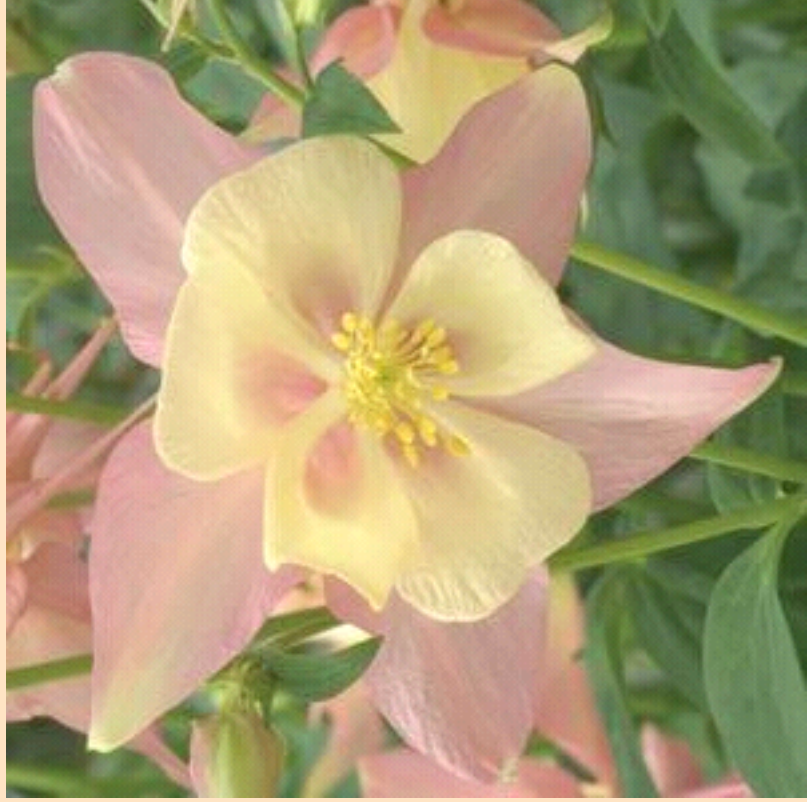

Aquilegia Swan Pink And Yellow

- Plant in Partial Sun 🌞 (at least 3 hrs of sun)
- Space 30-41cm apart
- Grows 51-61cm tall by 30-36cm wide
- Plant in partial shade location for best performance. Blooms best under cool spring conditions.