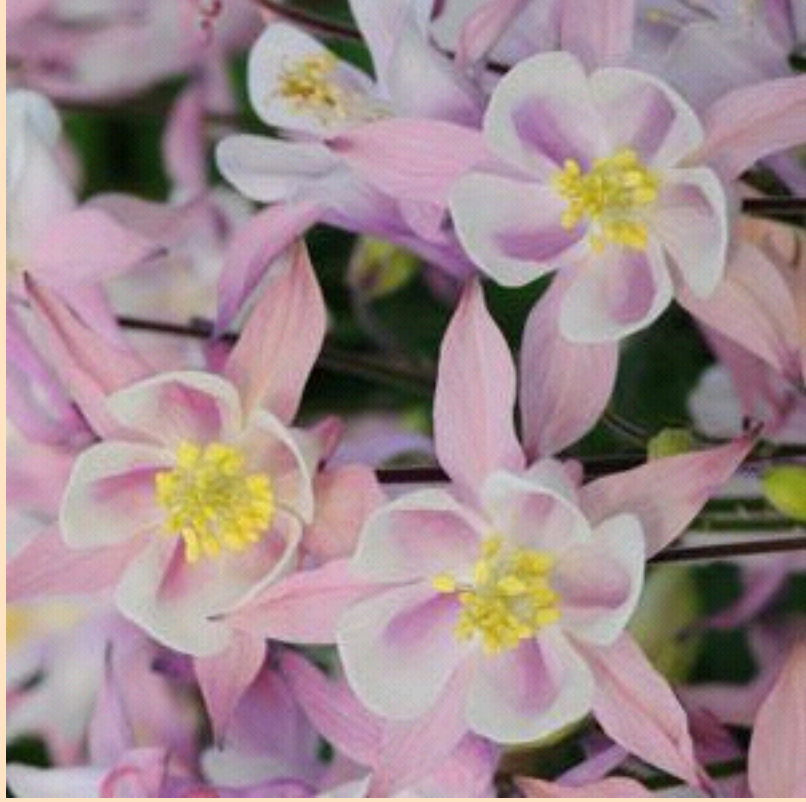

Aquilegia Winky Single Pink

- Plant in Partial Sun 🌞 (at least 3 hrs of sun)
- Space 30-41cm apart
- Grows 30-36cm tall by 30-36cm wide
- Grow in fertile, preferably moist but well-drained soil in full sun or partial shade.