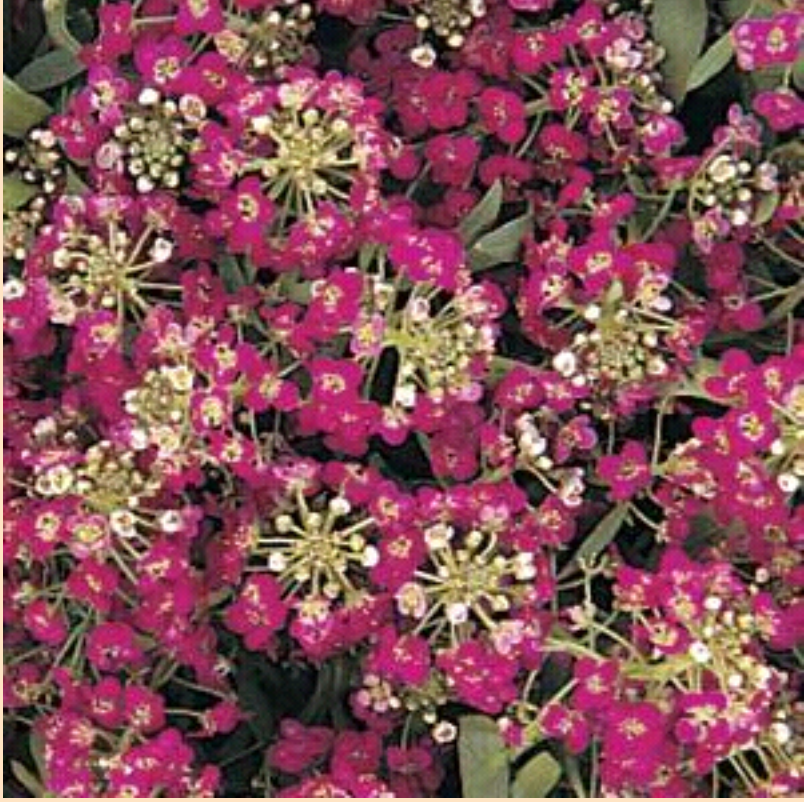

# Easter Bonnet Alyssum

- Plant in Sun ☀️ (at least 6 hrs of sun)
- Space 25-36cm apart
- Grows 10-25cm tall by 25-30cm wide
- Do not allow to dry out while plants are becoming established in the garden. Keep evenly moist throughout the season for best performance.

(Cut along dotted line for standard bench card size.)